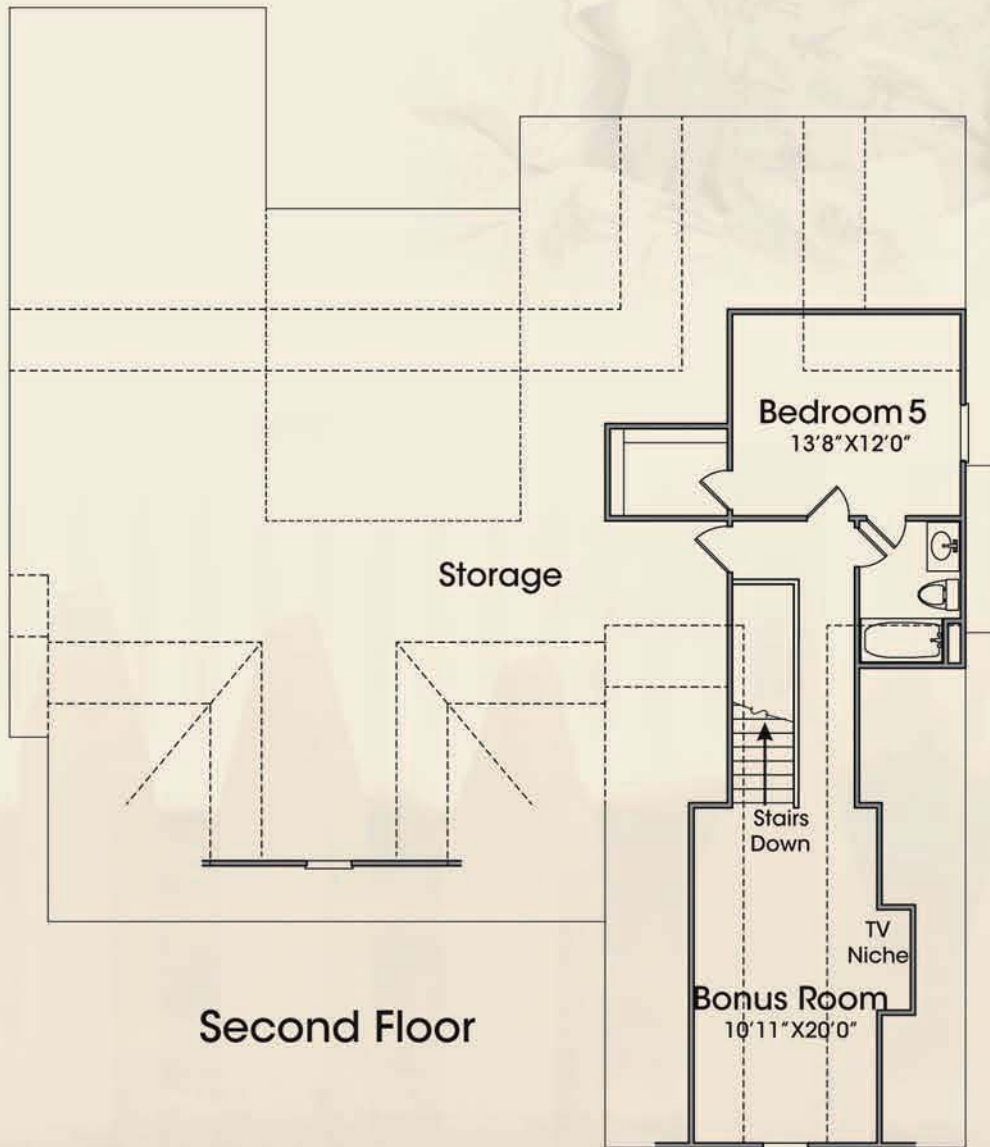

HOMES THAT MOVE YOU

Royal Oaks
HOMES THAT MOVE YOU

Caldwell
Elevation "A"

www.RoyalOaksBG.com

Square Footage

First Floor	2,342 sq.ft.
Second Floor	659 sq.ft.
Total	3,001 sq.ft.
Width: 59'0"	
Depth: 69'9"	

Square Footage

First Floor	2,342 sq.ft.
Second Floor	659 sq.ft.
Total	3,001 sq.ft.
Width: 59'0	
Depth: 69'9"	

Caldwell

Elevation "A"

Elevation "A" with Stone

Elevation "B"

Elevation "B" with Stone

All sizes and dimensions are approximate. All features, design and prices are subject to change without notice. Floor plans may vary with selected elevations. Cut Sheets and or Brochures are only to be used to indicate locations of upgrades, their purpose is for marketing representation only. 12/08.