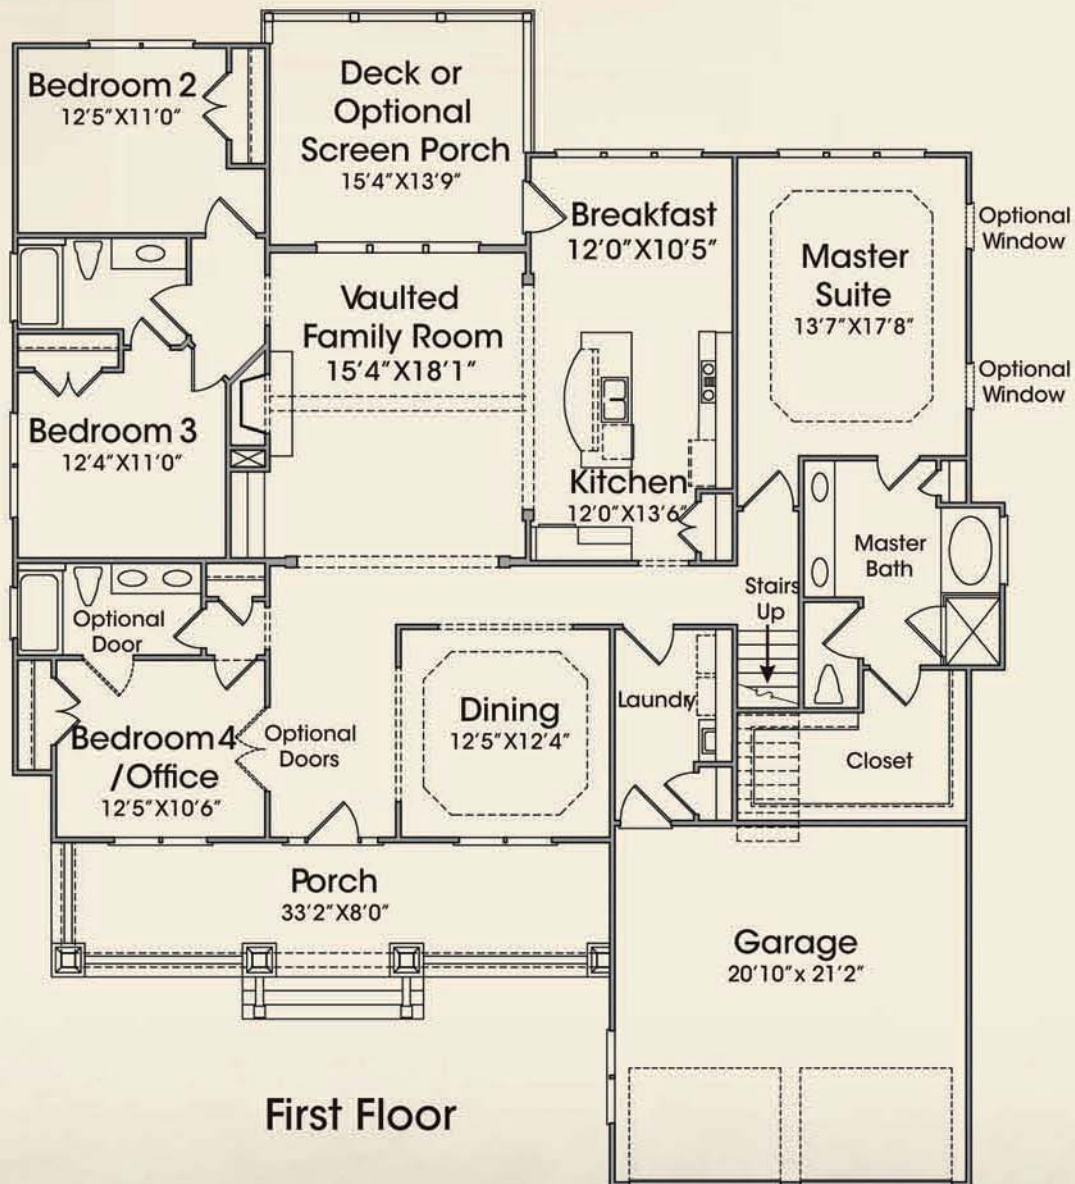

HOMES THAT MOVE YOU

Royal Oaks
HOMES THAT MOVE YOU

Caldwell
Elevation "A"

www.RoyalOaksBG.com

Square Footage

First Floor	2,342 sq.ft.
Second Floor	659 sq.ft.
Total	3,001 sq.ft.
Width: 59'0"	
Depth: 69'9"	

Square Footage

First Floor	2,342 sq.ft.
Second Floor	659 sq.ft.
Total	3,001 sq.ft.
Width: 59'0	
Depth: 69'9"	

Caldwell

Elevation "A"

Elevation "A" with Stone

Elevation "B"

Elevation "B" with Stone

All sizes and dimensions are approximate. All features, design and prices are subject to change without notice. Floor plans may vary with selected elevations. Cut Sheets and or Brochures are only to be used to indicate locations of upgrades, their purpose is for marketing representation only. 12/08.