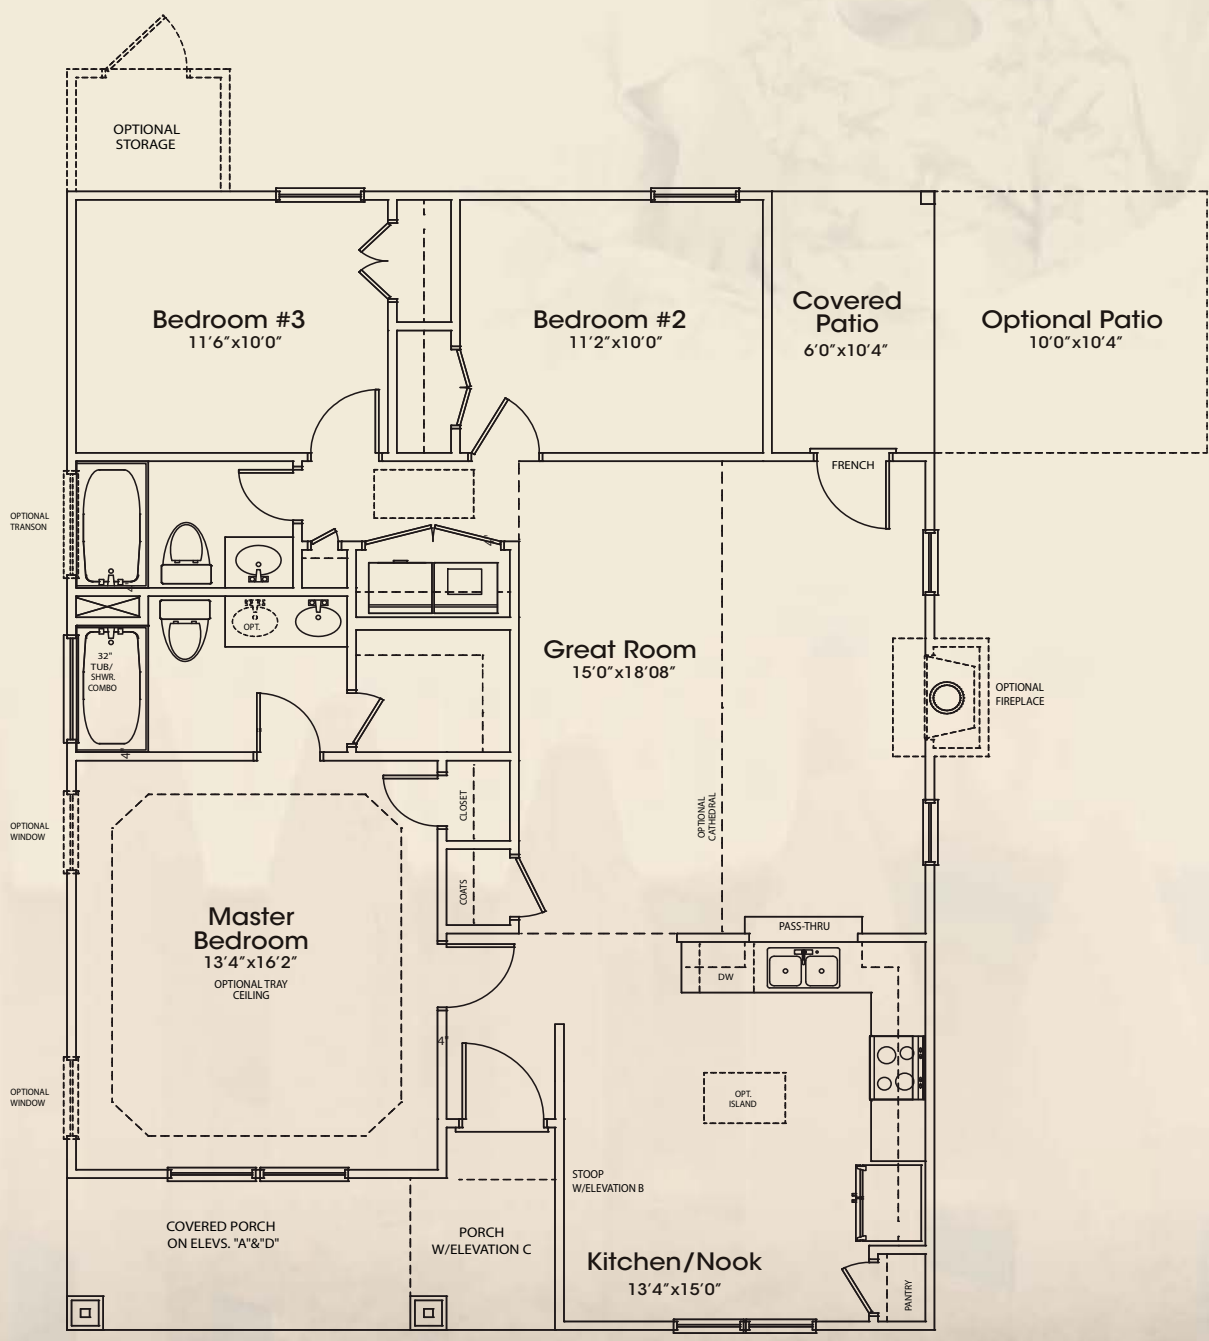

HOMES THAT MOVE YOU

Royal Oaks
HOMES THAT MOVE YOU

Elm

Elevation A with Optional Fireplace

www.RoyalOaksBG.com

Square Footage

First Floor	1262 sq.ft.
Total	1262 sq.ft.
Overall Width:	32'0"
Overall Depth:	45'0"

Elm

Elevation A

Elevation C

Elevation B

Elevation D

All sizes and dimensions are approximate. All features, design and prices are subject to change without notice. Floor plans may vary with selected elevations. Cut Sheets and or Brochures are only to be used to indicate locations of upgrades, their purpose is for marketing representation only. 1/09.