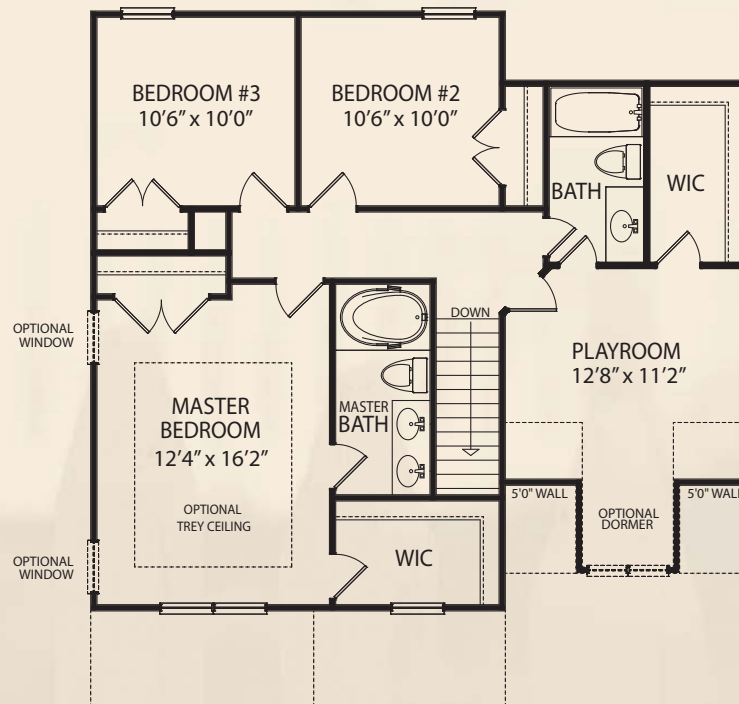

HOMES THAT **MOVE** YOU

Royal Oaks
HOMES THAT **MOVE** YOU

Creole

Elevation C with Optional Dormer

www.RoyalOaksBG.com

Square Footage

First Floor	785 sq.ft.
Second Floor	974 sq.ft.
Total	1759 sq.ft.
Optional Bay	14 sq.ft.
Optional Dormer	26 sq.ft.
Overall Width: 35'0"	
Overall Depth: 36'10"	

First Floor

Square Footage

First Floor	785 sq. ft.
Second Floor	974 sq. ft.
Total	1759 sq. ft.
Optional Bay	14 sq. ft.
Optional Dormer	26 sq. ft.
Overall Width: 35'0"	
Overall Depth: 36'10"	

Second Floor