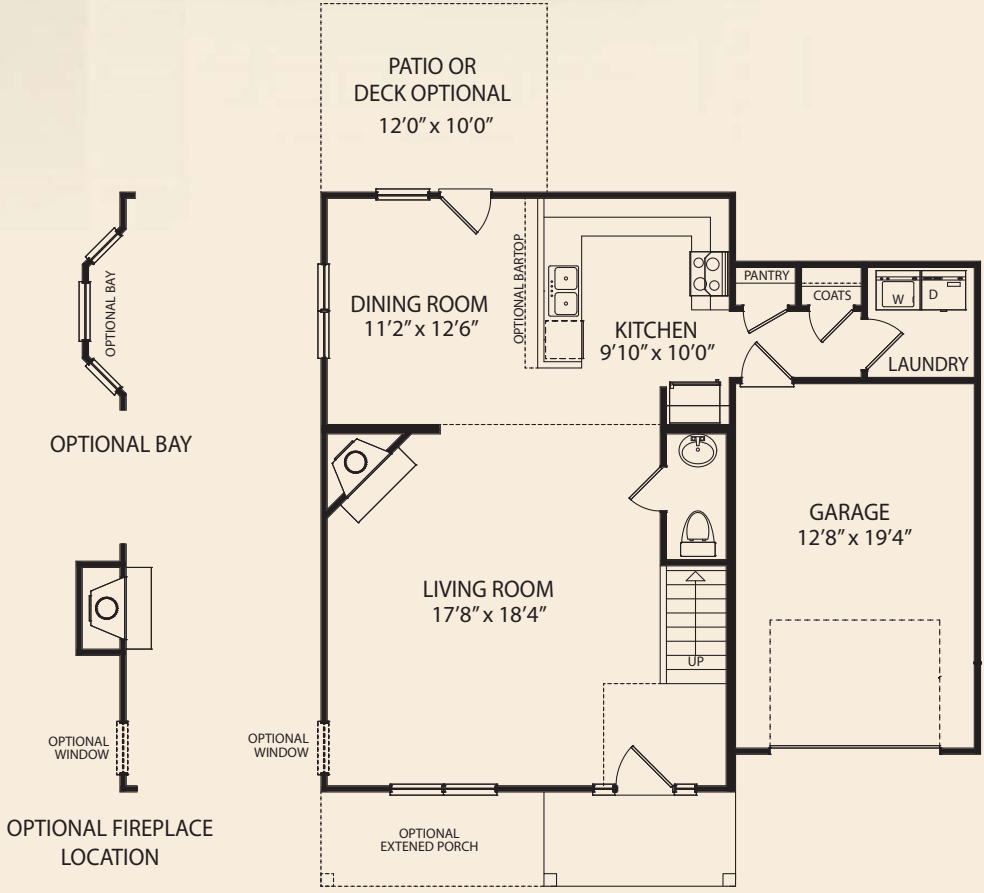

HOMES THAT **MOVE** YOU

Royal Oaks
HOMES THAT **MOVE** YOU

Creole

Elevation C with Optional Dormer

www.RoyalOaksBG.com

Square Footage

First Floor	785 sq.ft.
Second Floor	974 sq.ft.
Total	1759 sq.ft.
Optional Bay	14 sq.ft.
Optional Dormer	26 sq.ft.
Overall Width: 35'0"	
Overall Depth: 36'10"	

First Floor

Square Footage

First Floor	785 sq. ft.
Second Floor	974 sq. ft.
Total	1759 sq. ft.
Optional Bay	14 sq. ft.
Optional Dormer	26 sq. ft.
Overall Width: 35'0"	
Overall Depth: 36'10"	

Second Floor